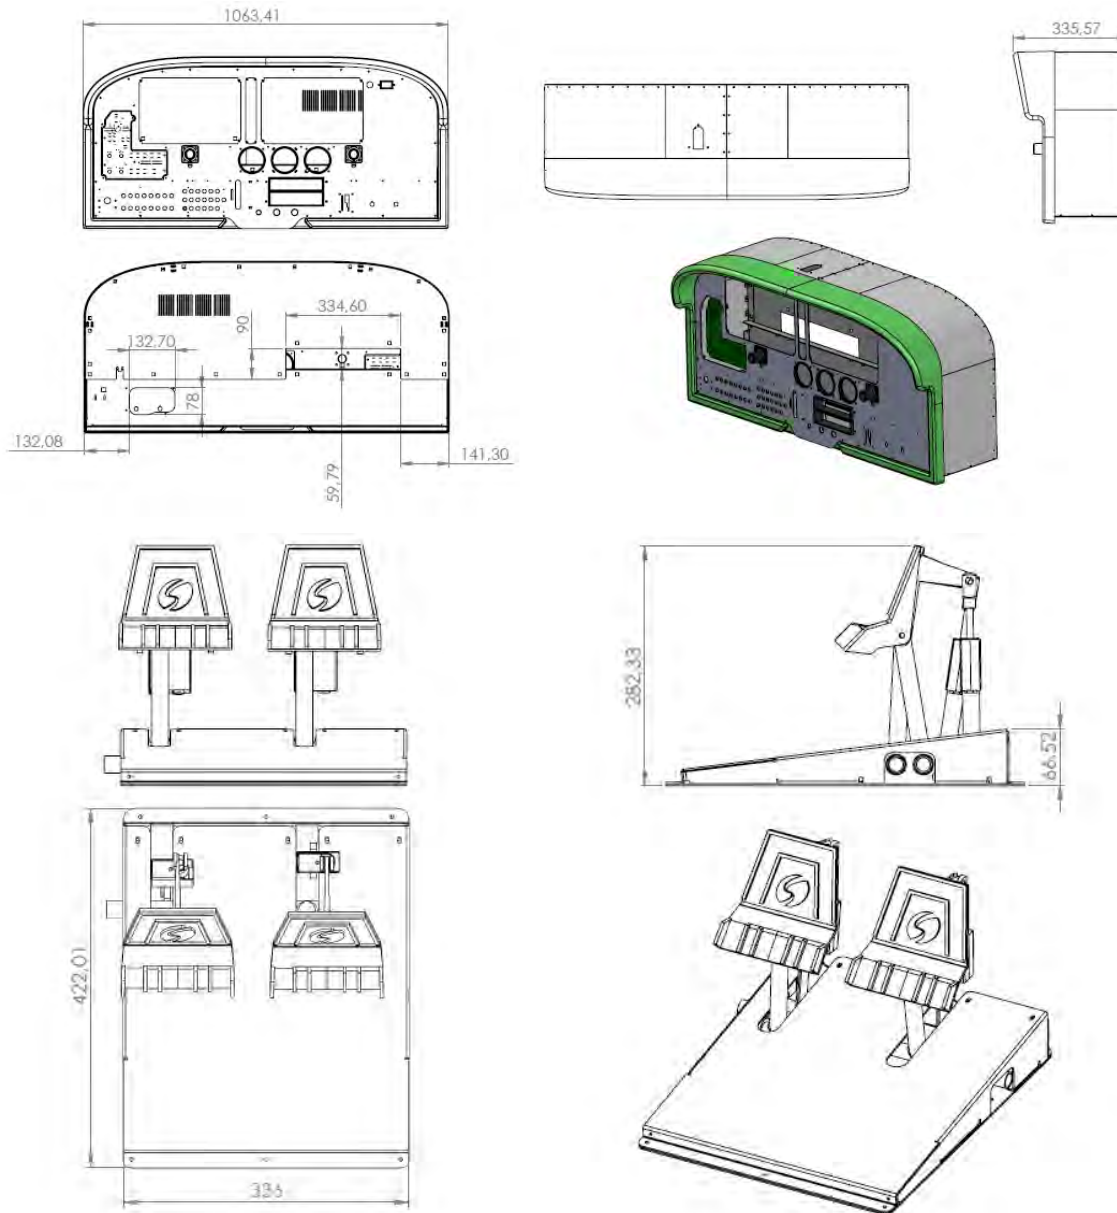

The TRC2000 DESK C172G flight simulator system measurements: